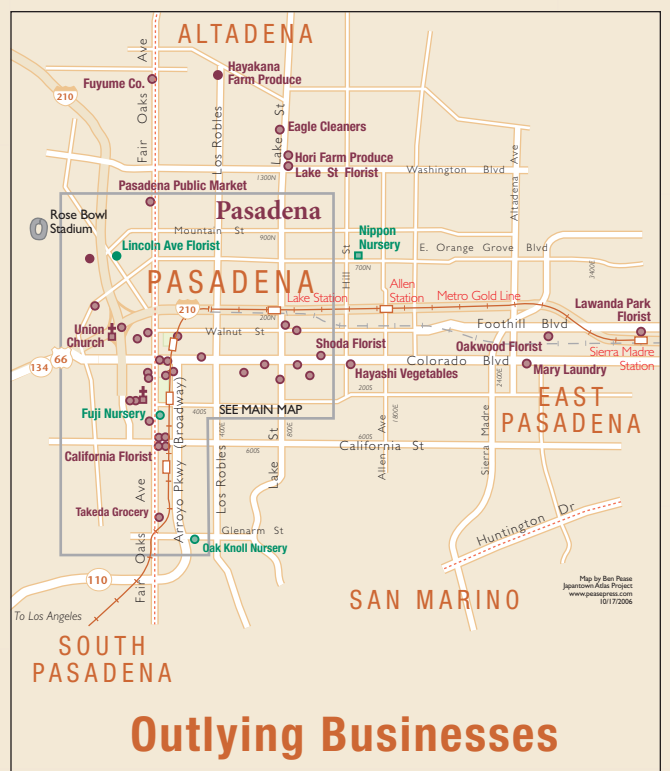

This map was created by Ben Pease ©2007 for Japantown Atlas (www.japantownatlas.com), which is funded by the California Civil Liberties Public Education Project (CCLPEP). Historic directory data and field survey courtesy of Preserving California's Japantowns Project <http://californiajapantowns.org> Sanborn Insurance Co. maps copyright by EDRNet; used by permission.